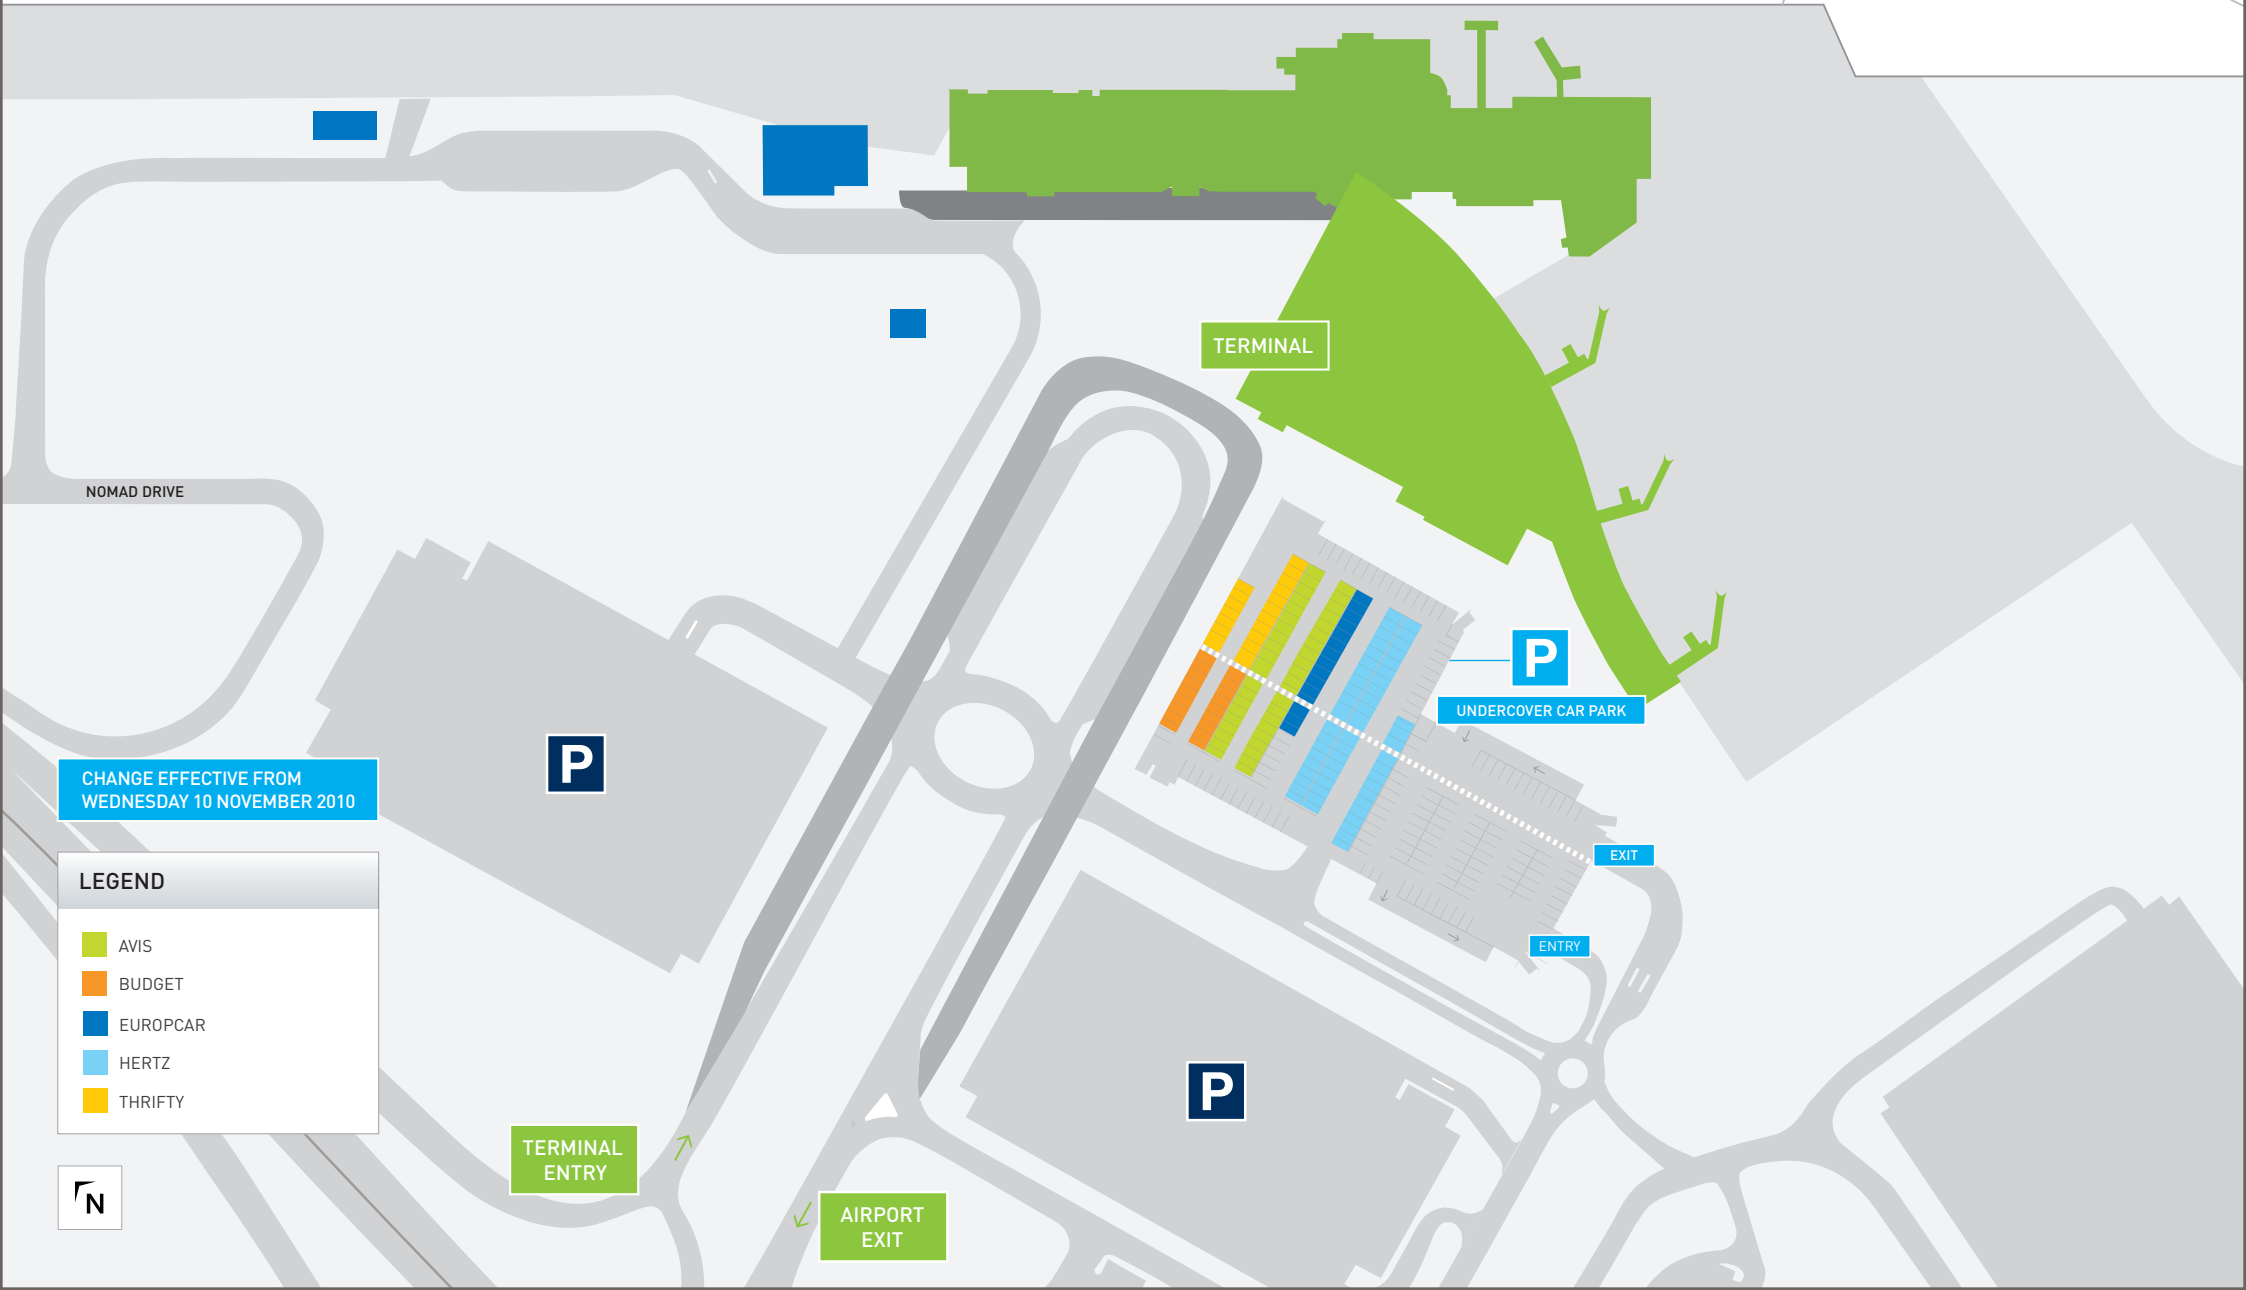

# Canberra Airport Terminal - Rental Car Bays

CHANGE EFFECTIVE FROM  
WEDNESDAY 10 NOVEMBER 2010

**LEGEND**

- AVIS
- BUDGET
- EUROPCAR
- HERTZ
- THRIFTY