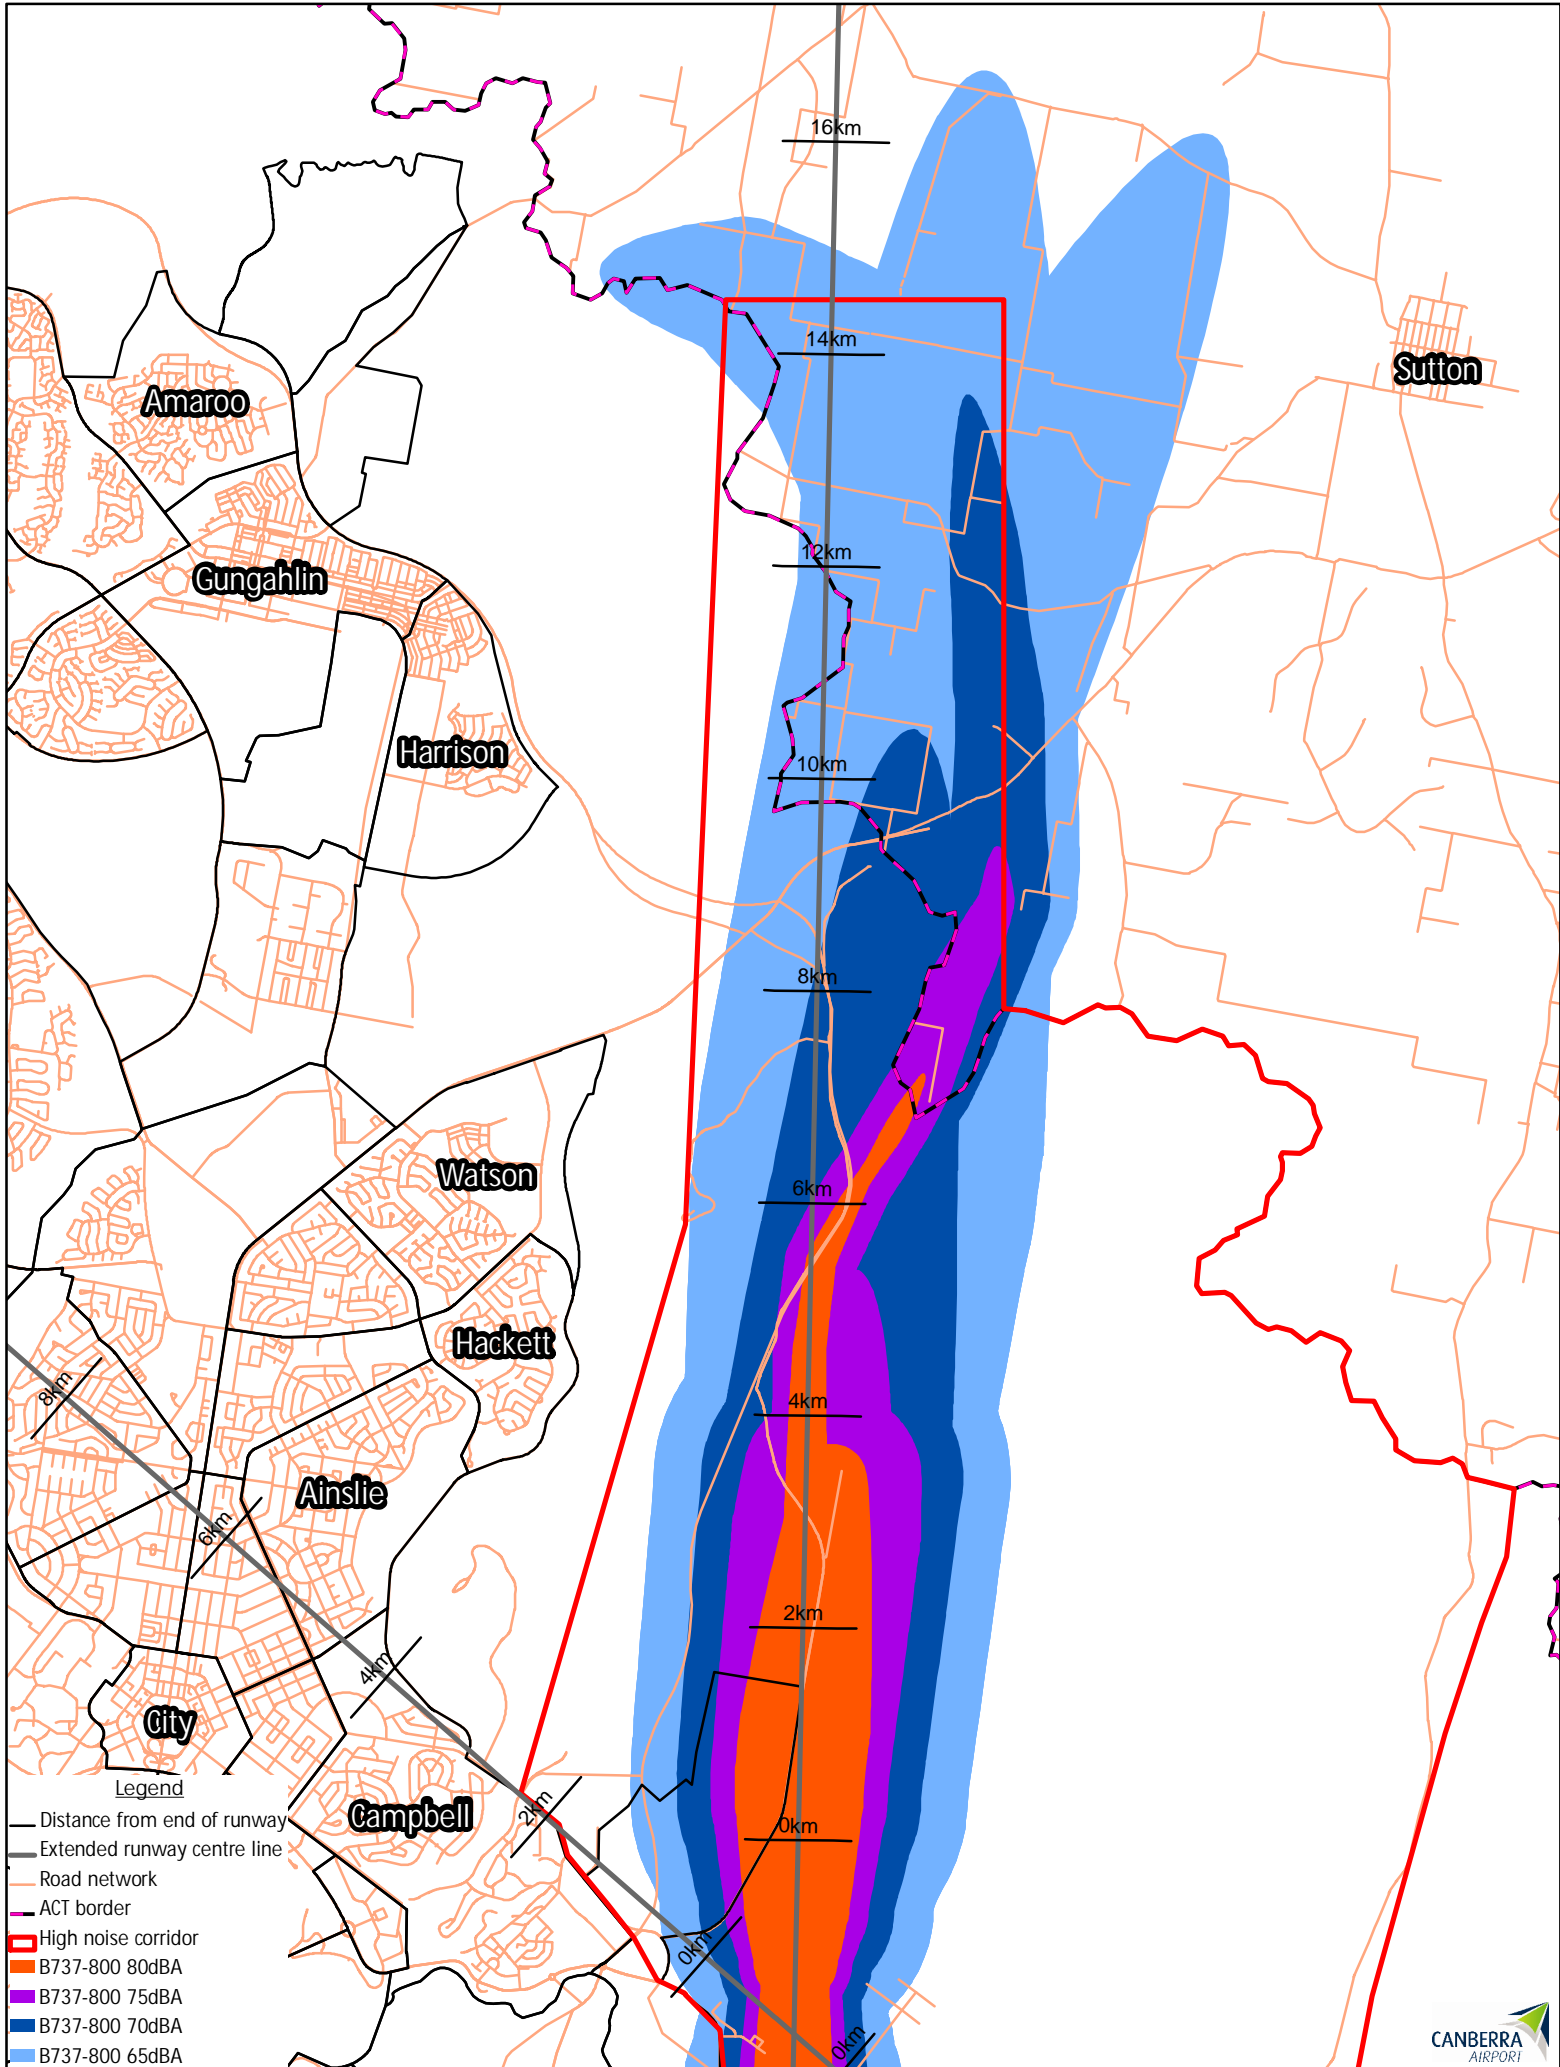

# Boeing 737-800 Noise Footprint North of Canberra Airport

- Legend**
- Distance from end of runway
  - Extended runway centre line
  - Road network
  - ACT border
  - High noise corridor
  - B737-800 80dBA
  - B737-800 75dBA
  - B737-800 70dBA
  - B737-800 65dBA

0 295 590 1,180 Meters