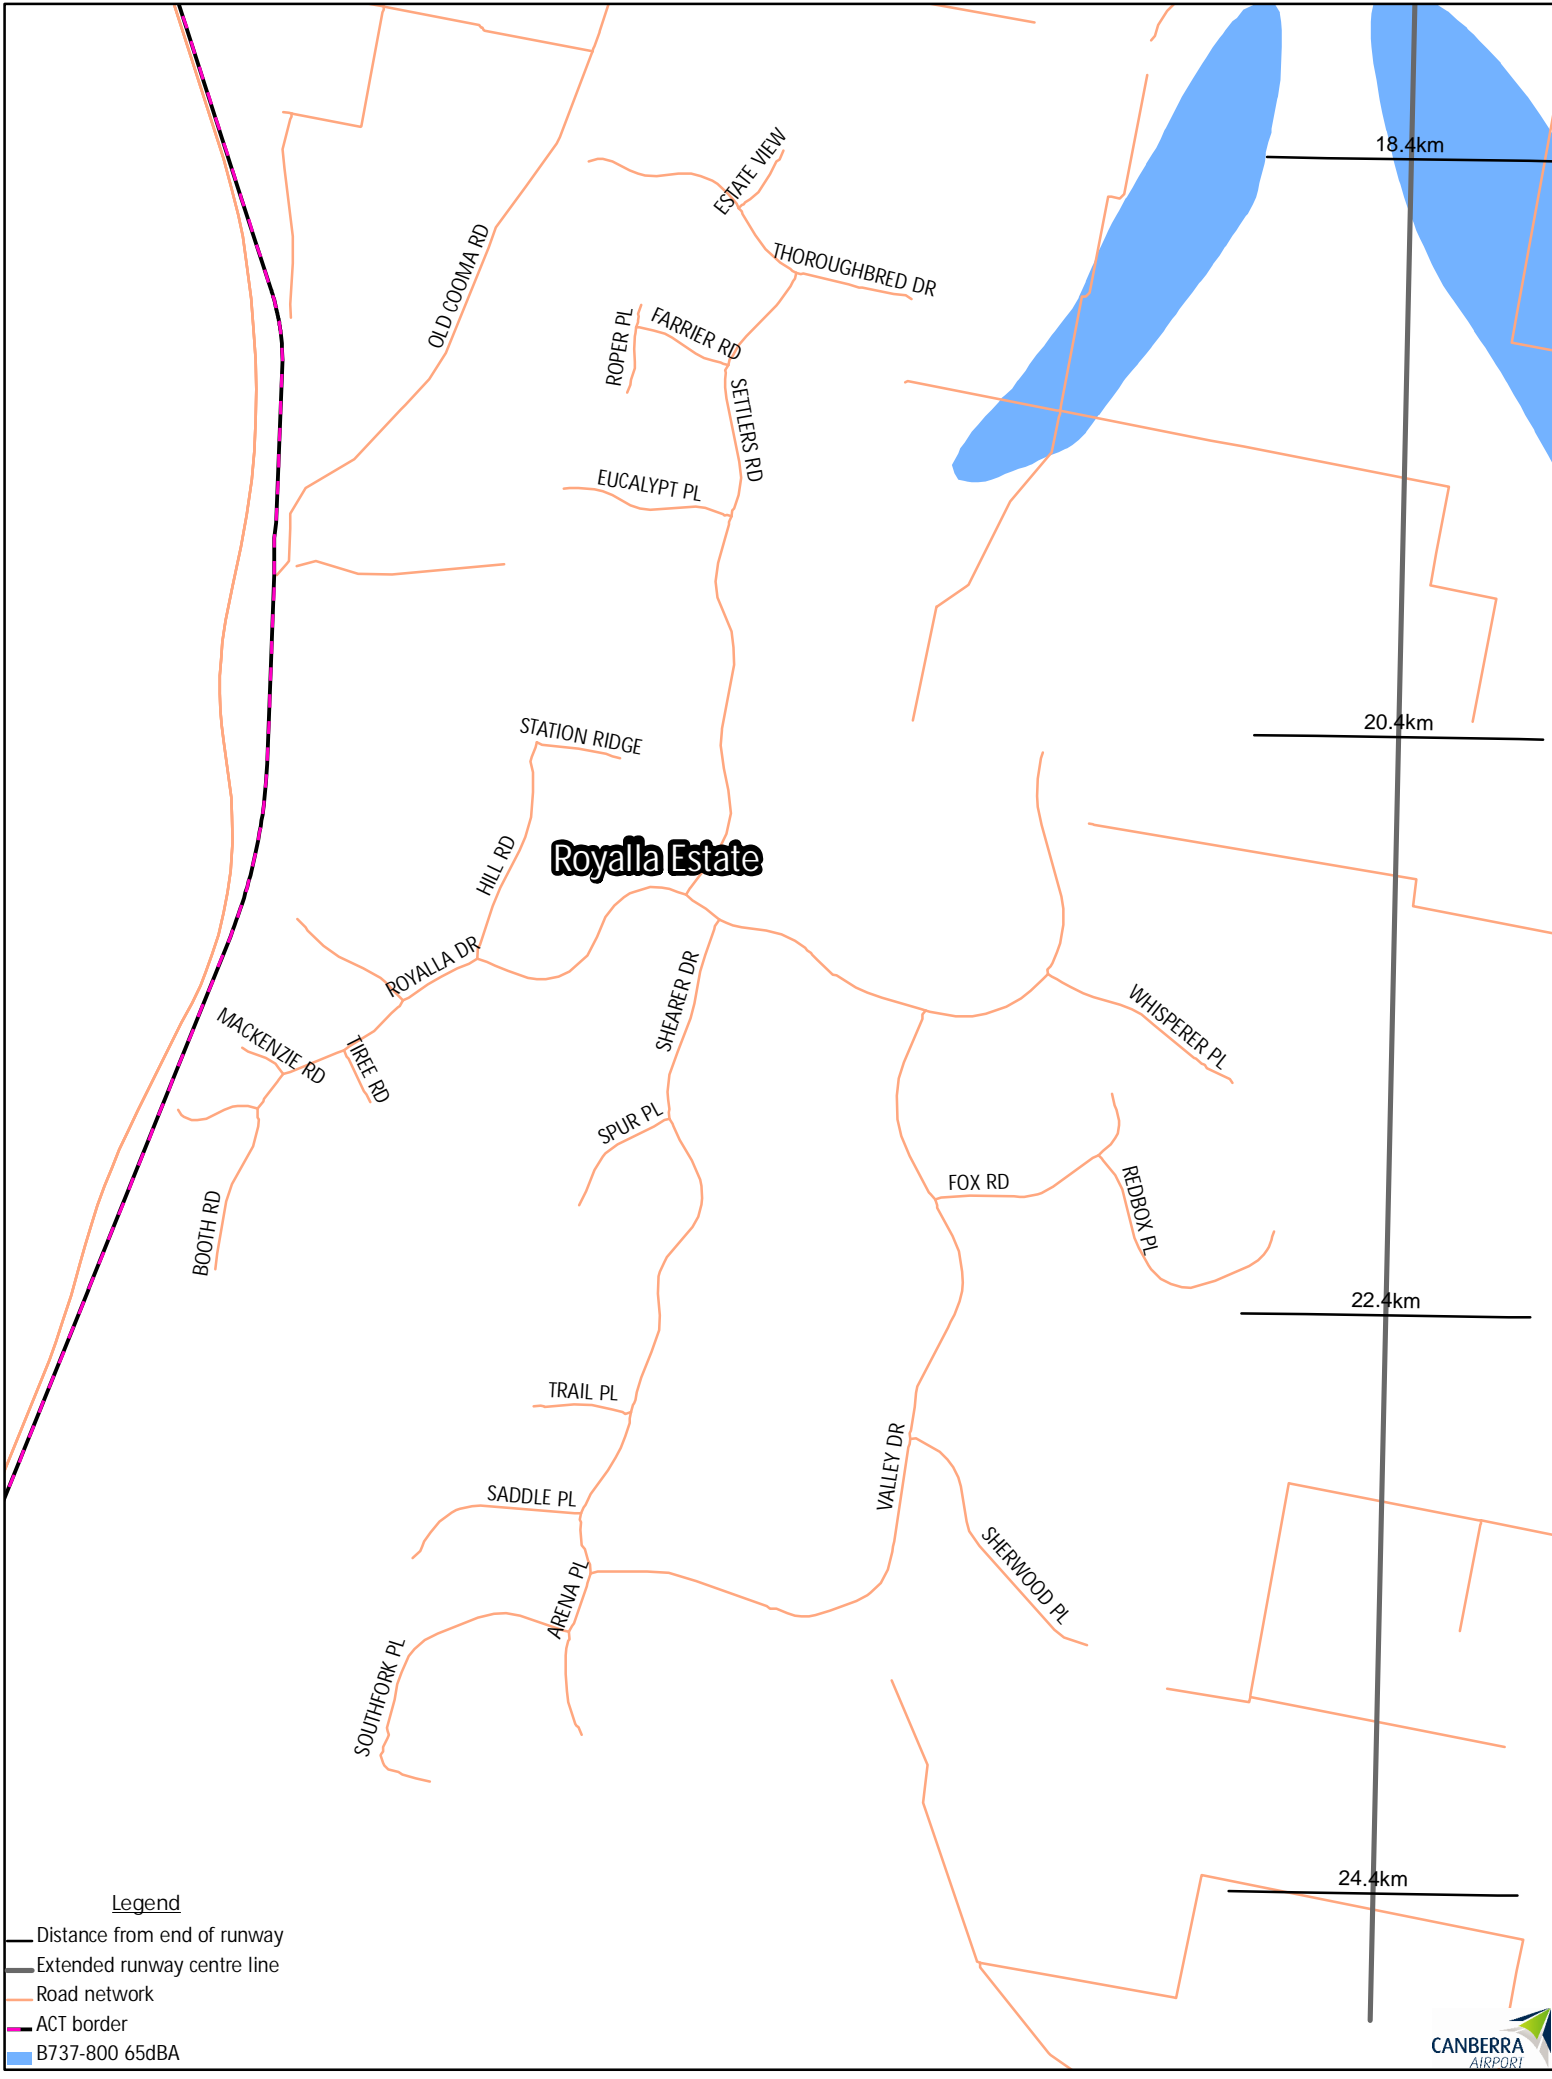

Boeing 737-800 Noise Footprint Across Royalla Estate

Legend

- Distance from end of runway
- Extended runway centre line
- Road network
- ACT border
- B737-800 65dBA

0 0.2 0.4 0.8 Kilometers