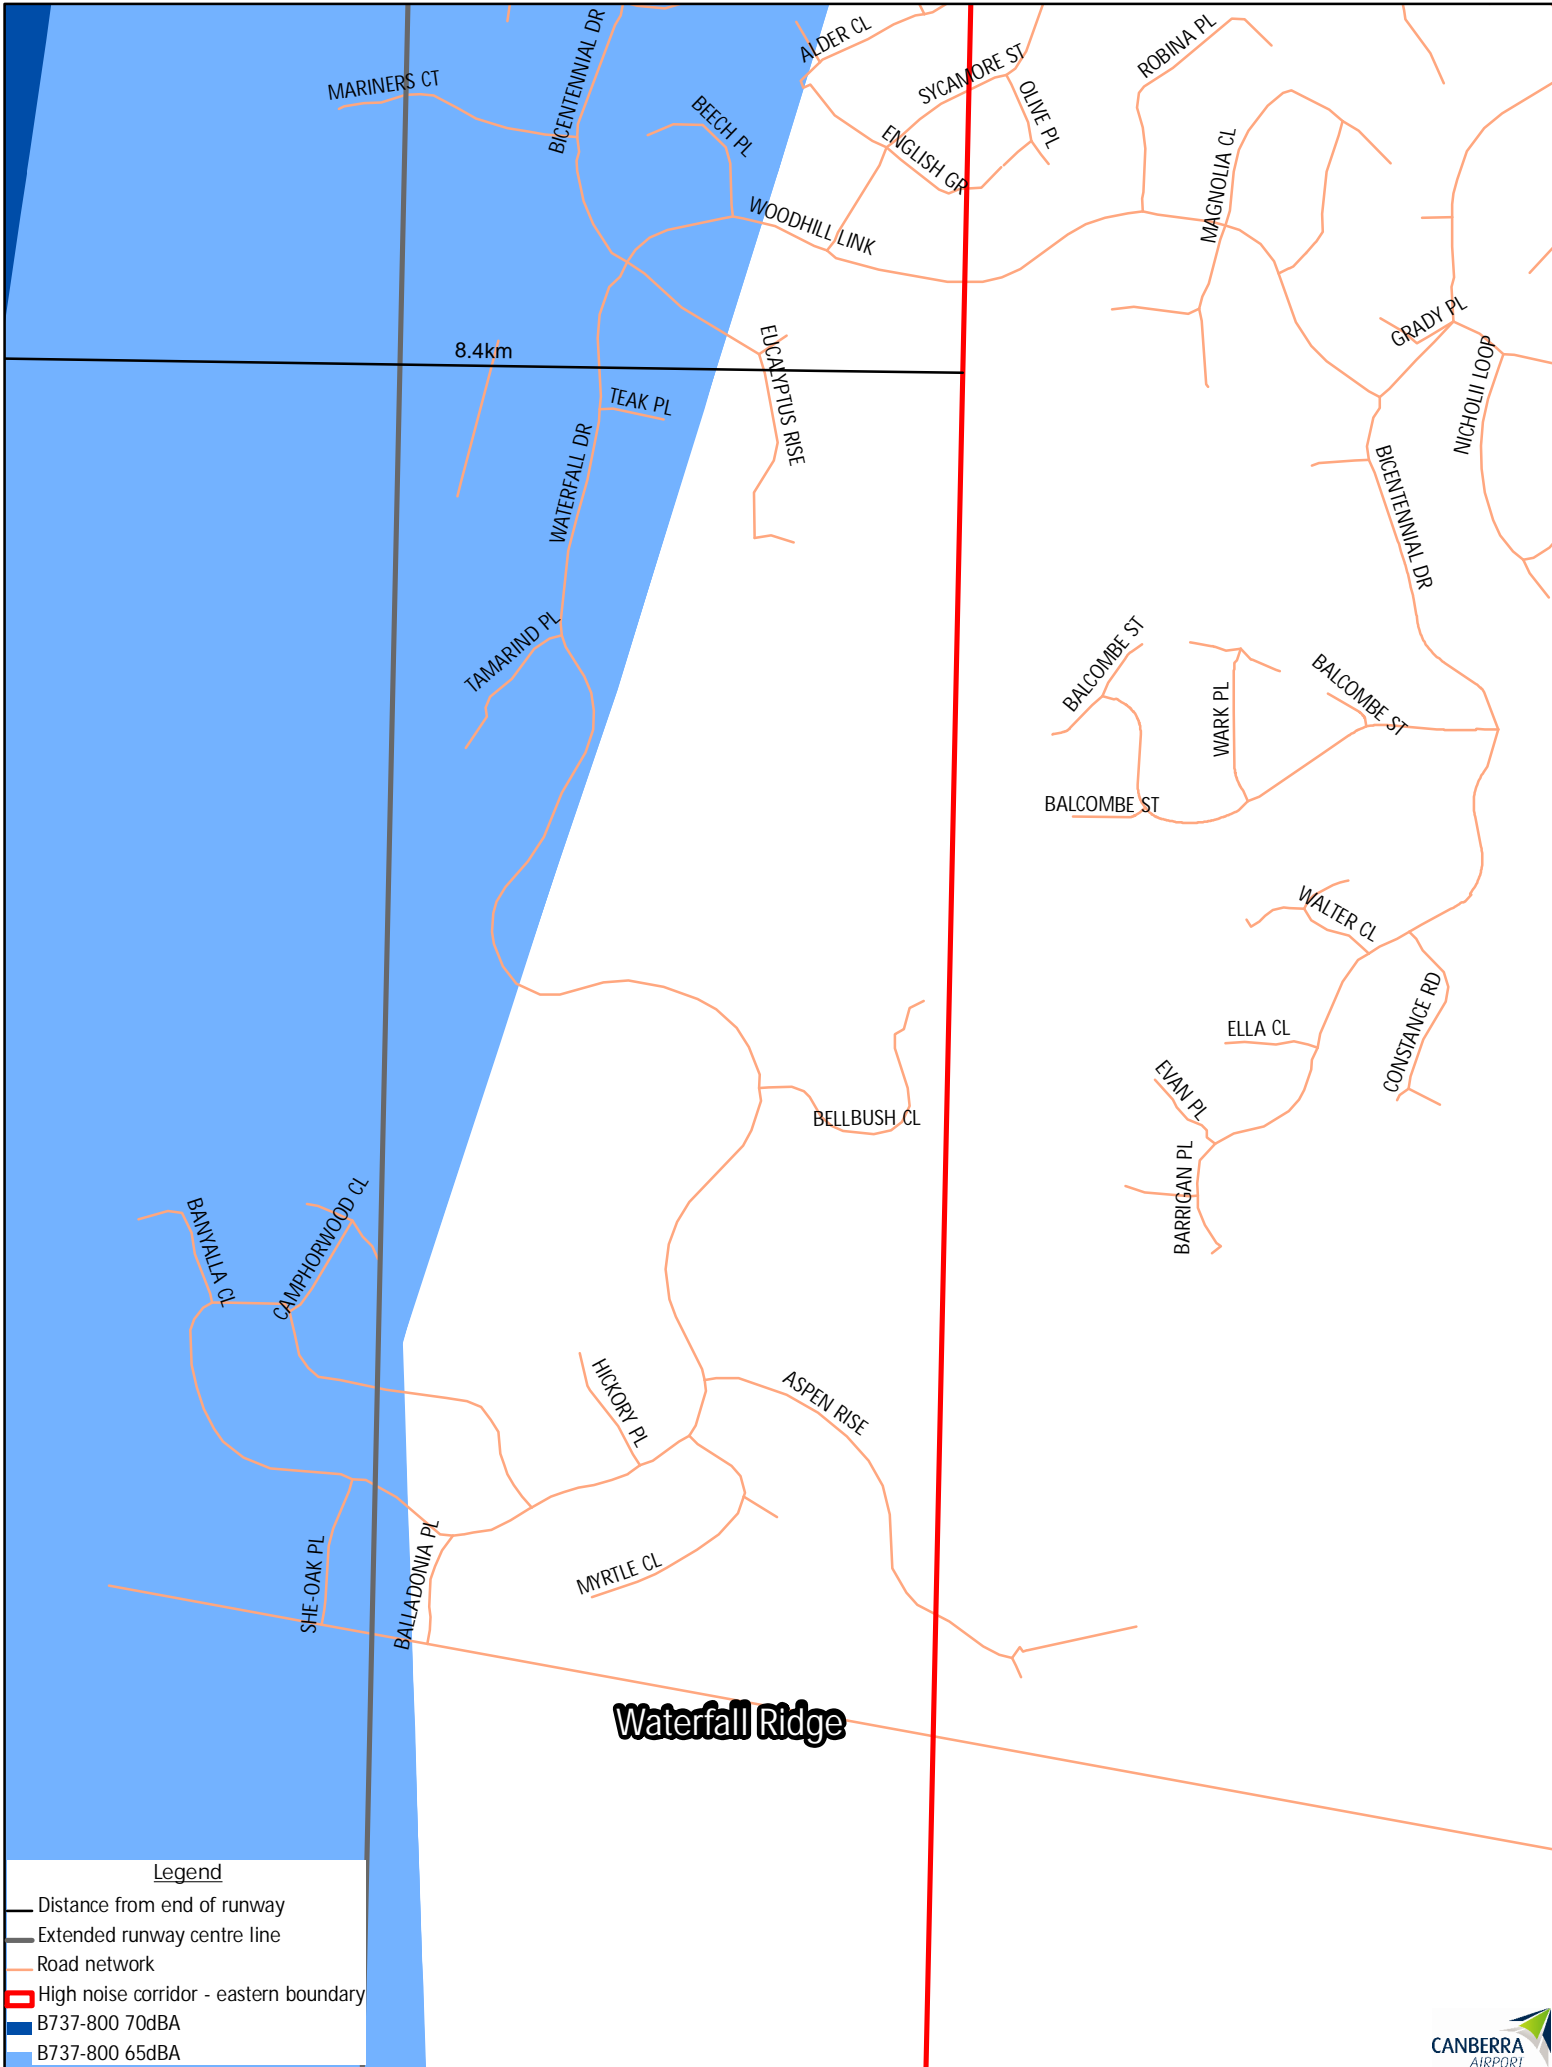

Boeing 737-800 Noise Footprint Across Waterfall Ridge - Jerrabomberra

Legend

- Distance from end of runway
- Extended runway centre line
- Road network
- ▬ High noise corridor - eastern boundary
- B737-800 70dBA
- B737-800 65dBA