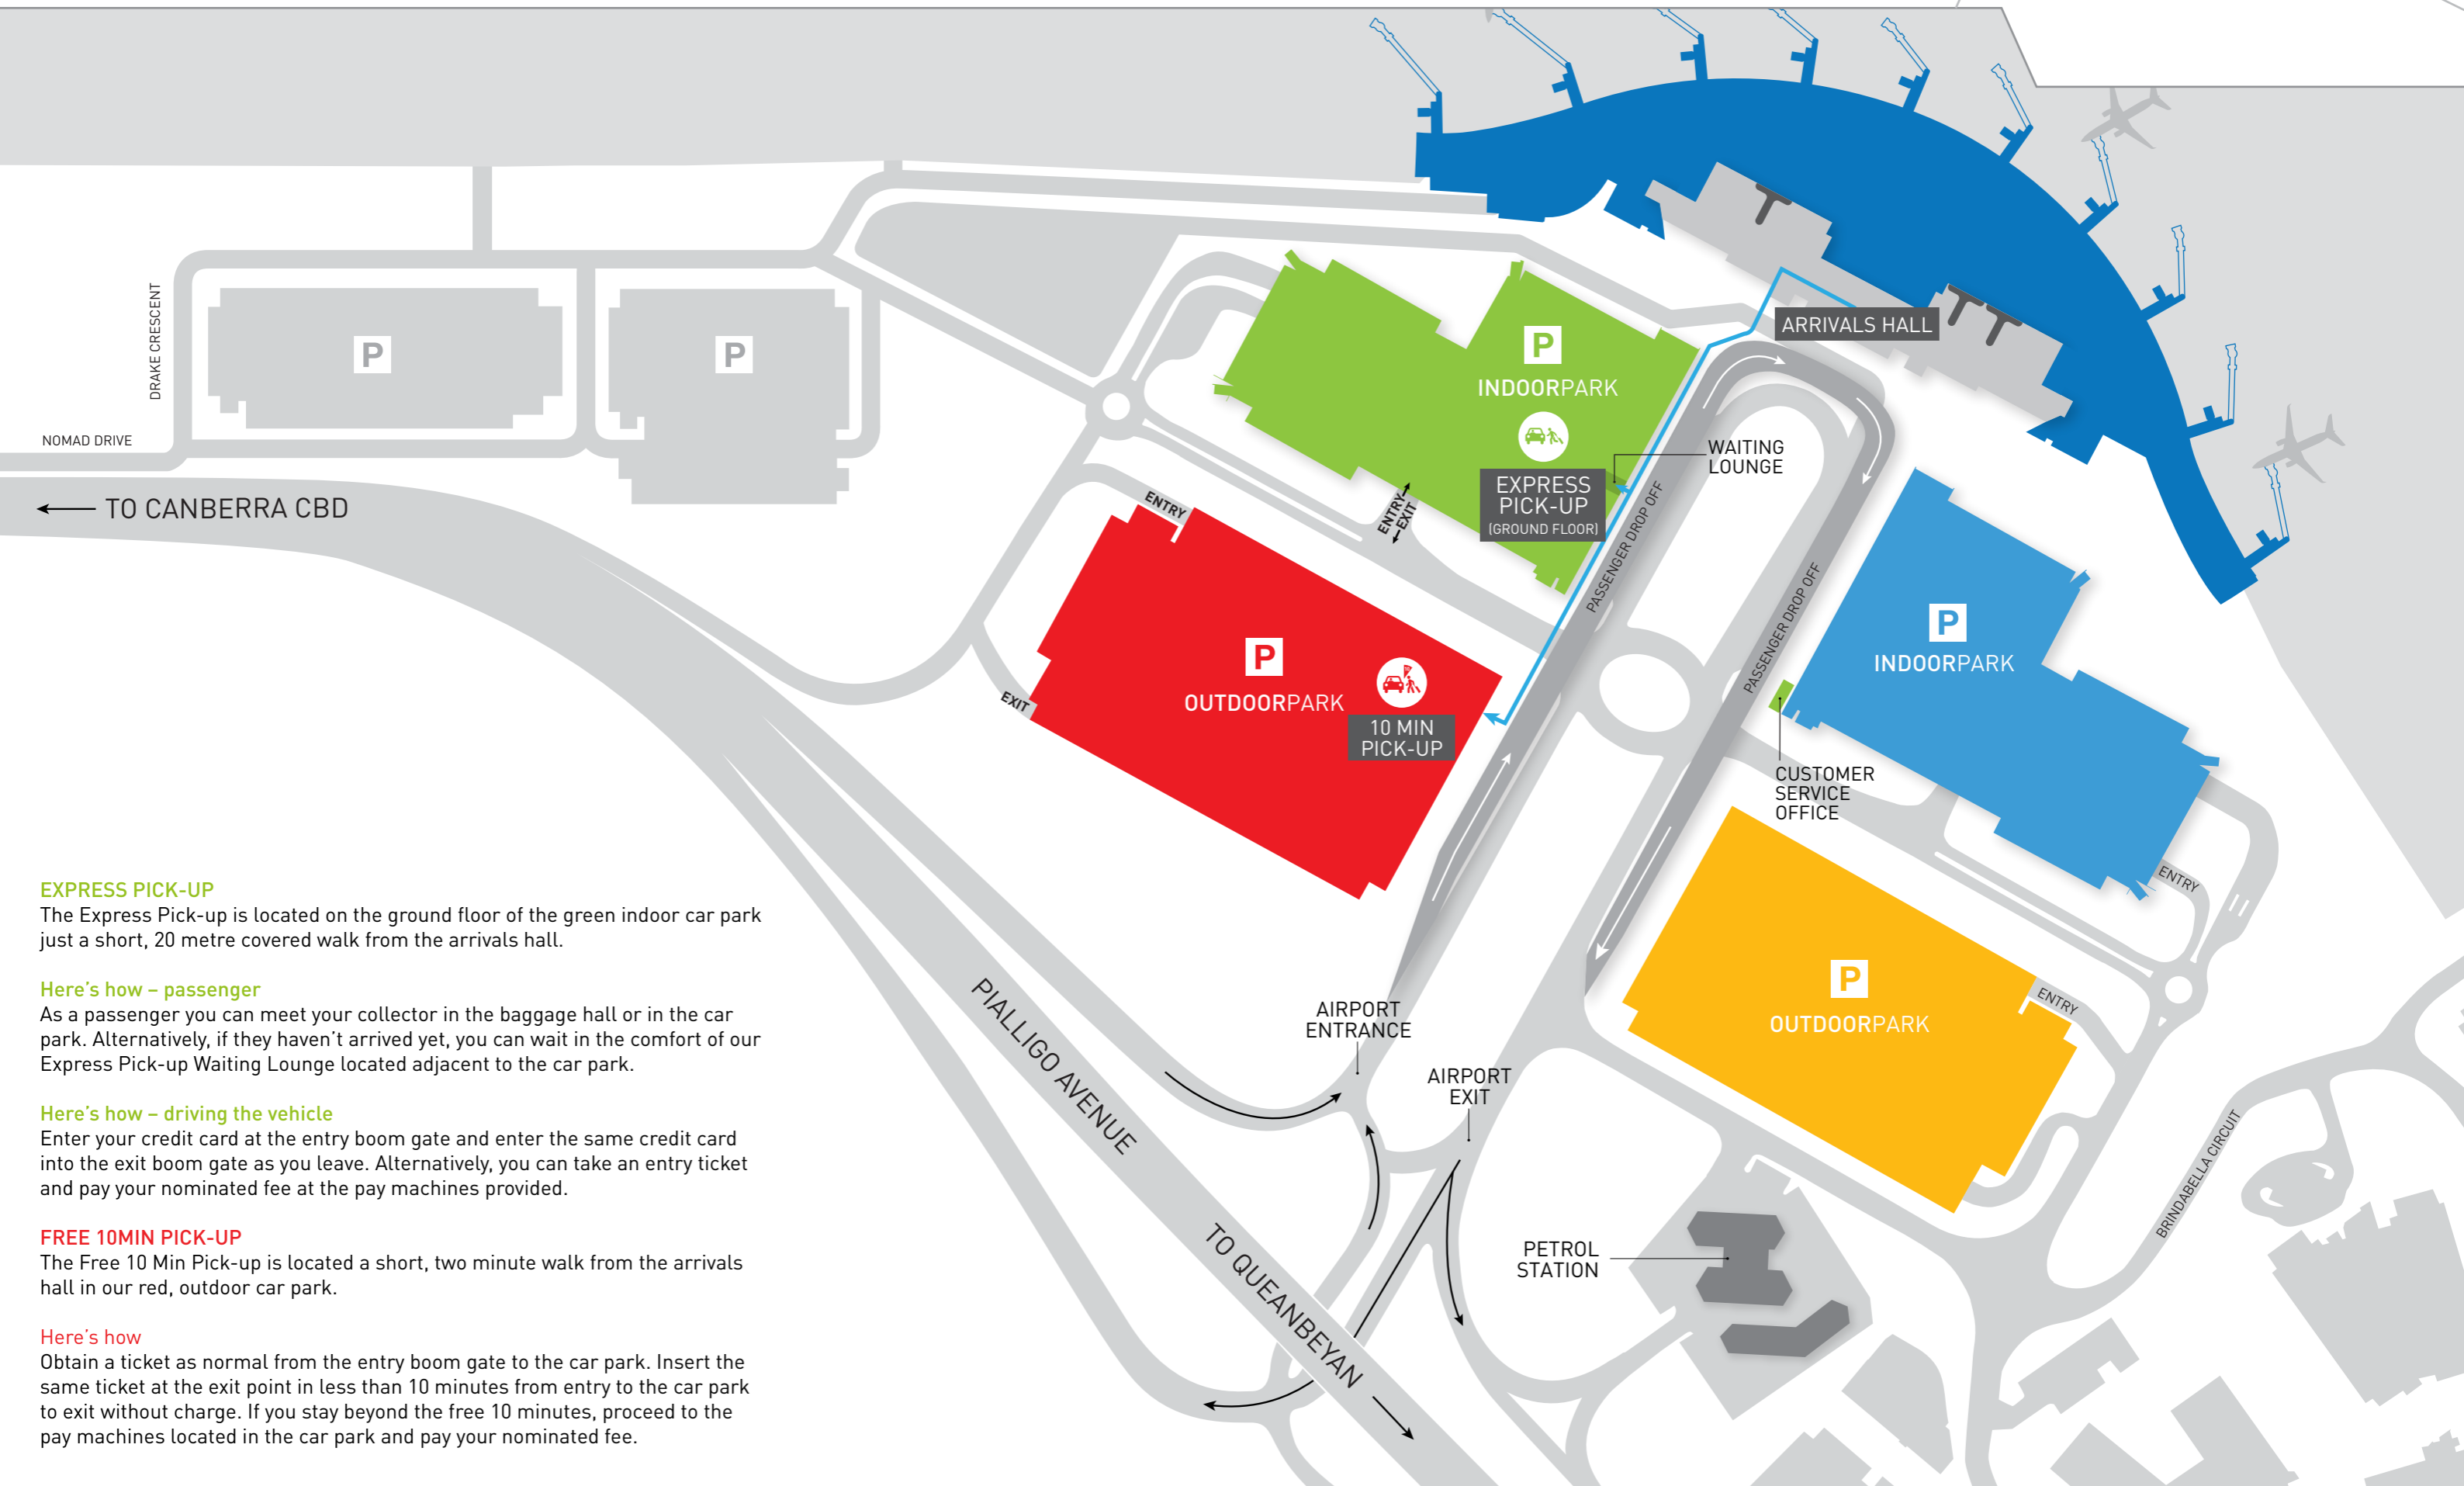

Canberra Airport Passenger Pick-up Points

EXPRESS PICK-UP

The Express Pick-up is located on the ground floor of the green indoor car park just a short, 20 metre covered walk from the arrivals hall.

Here's how – passenger

As a passenger you can meet your collector in the baggage hall or in the car park. Alternatively, if they haven't arrived yet, you can wait in the comfort of our Express Pick-up Waiting Lounge located adjacent to the car park.

Here's how – driving the vehicle

Enter your credit card at the entry boom gate and enter the same credit card into the exit boom gate as you leave. Alternatively, you can take an entry ticket and pay your nominated fee at the pay machines provided.

FREE 10MIN PICK-UP

The Free 10 Min Pick-up is located a short, two minute walk from the arrivals hall in our red, outdoor car park.

Here's how

Obtain a ticket as normal from the entry boom gate to the car park. Insert the same ticket at the exit point in less than 10 minutes from entry to the car park to exit without charge. If you stay beyond the free 10 minutes, proceed to the pay machines located in the car park and pay your nominated fee.