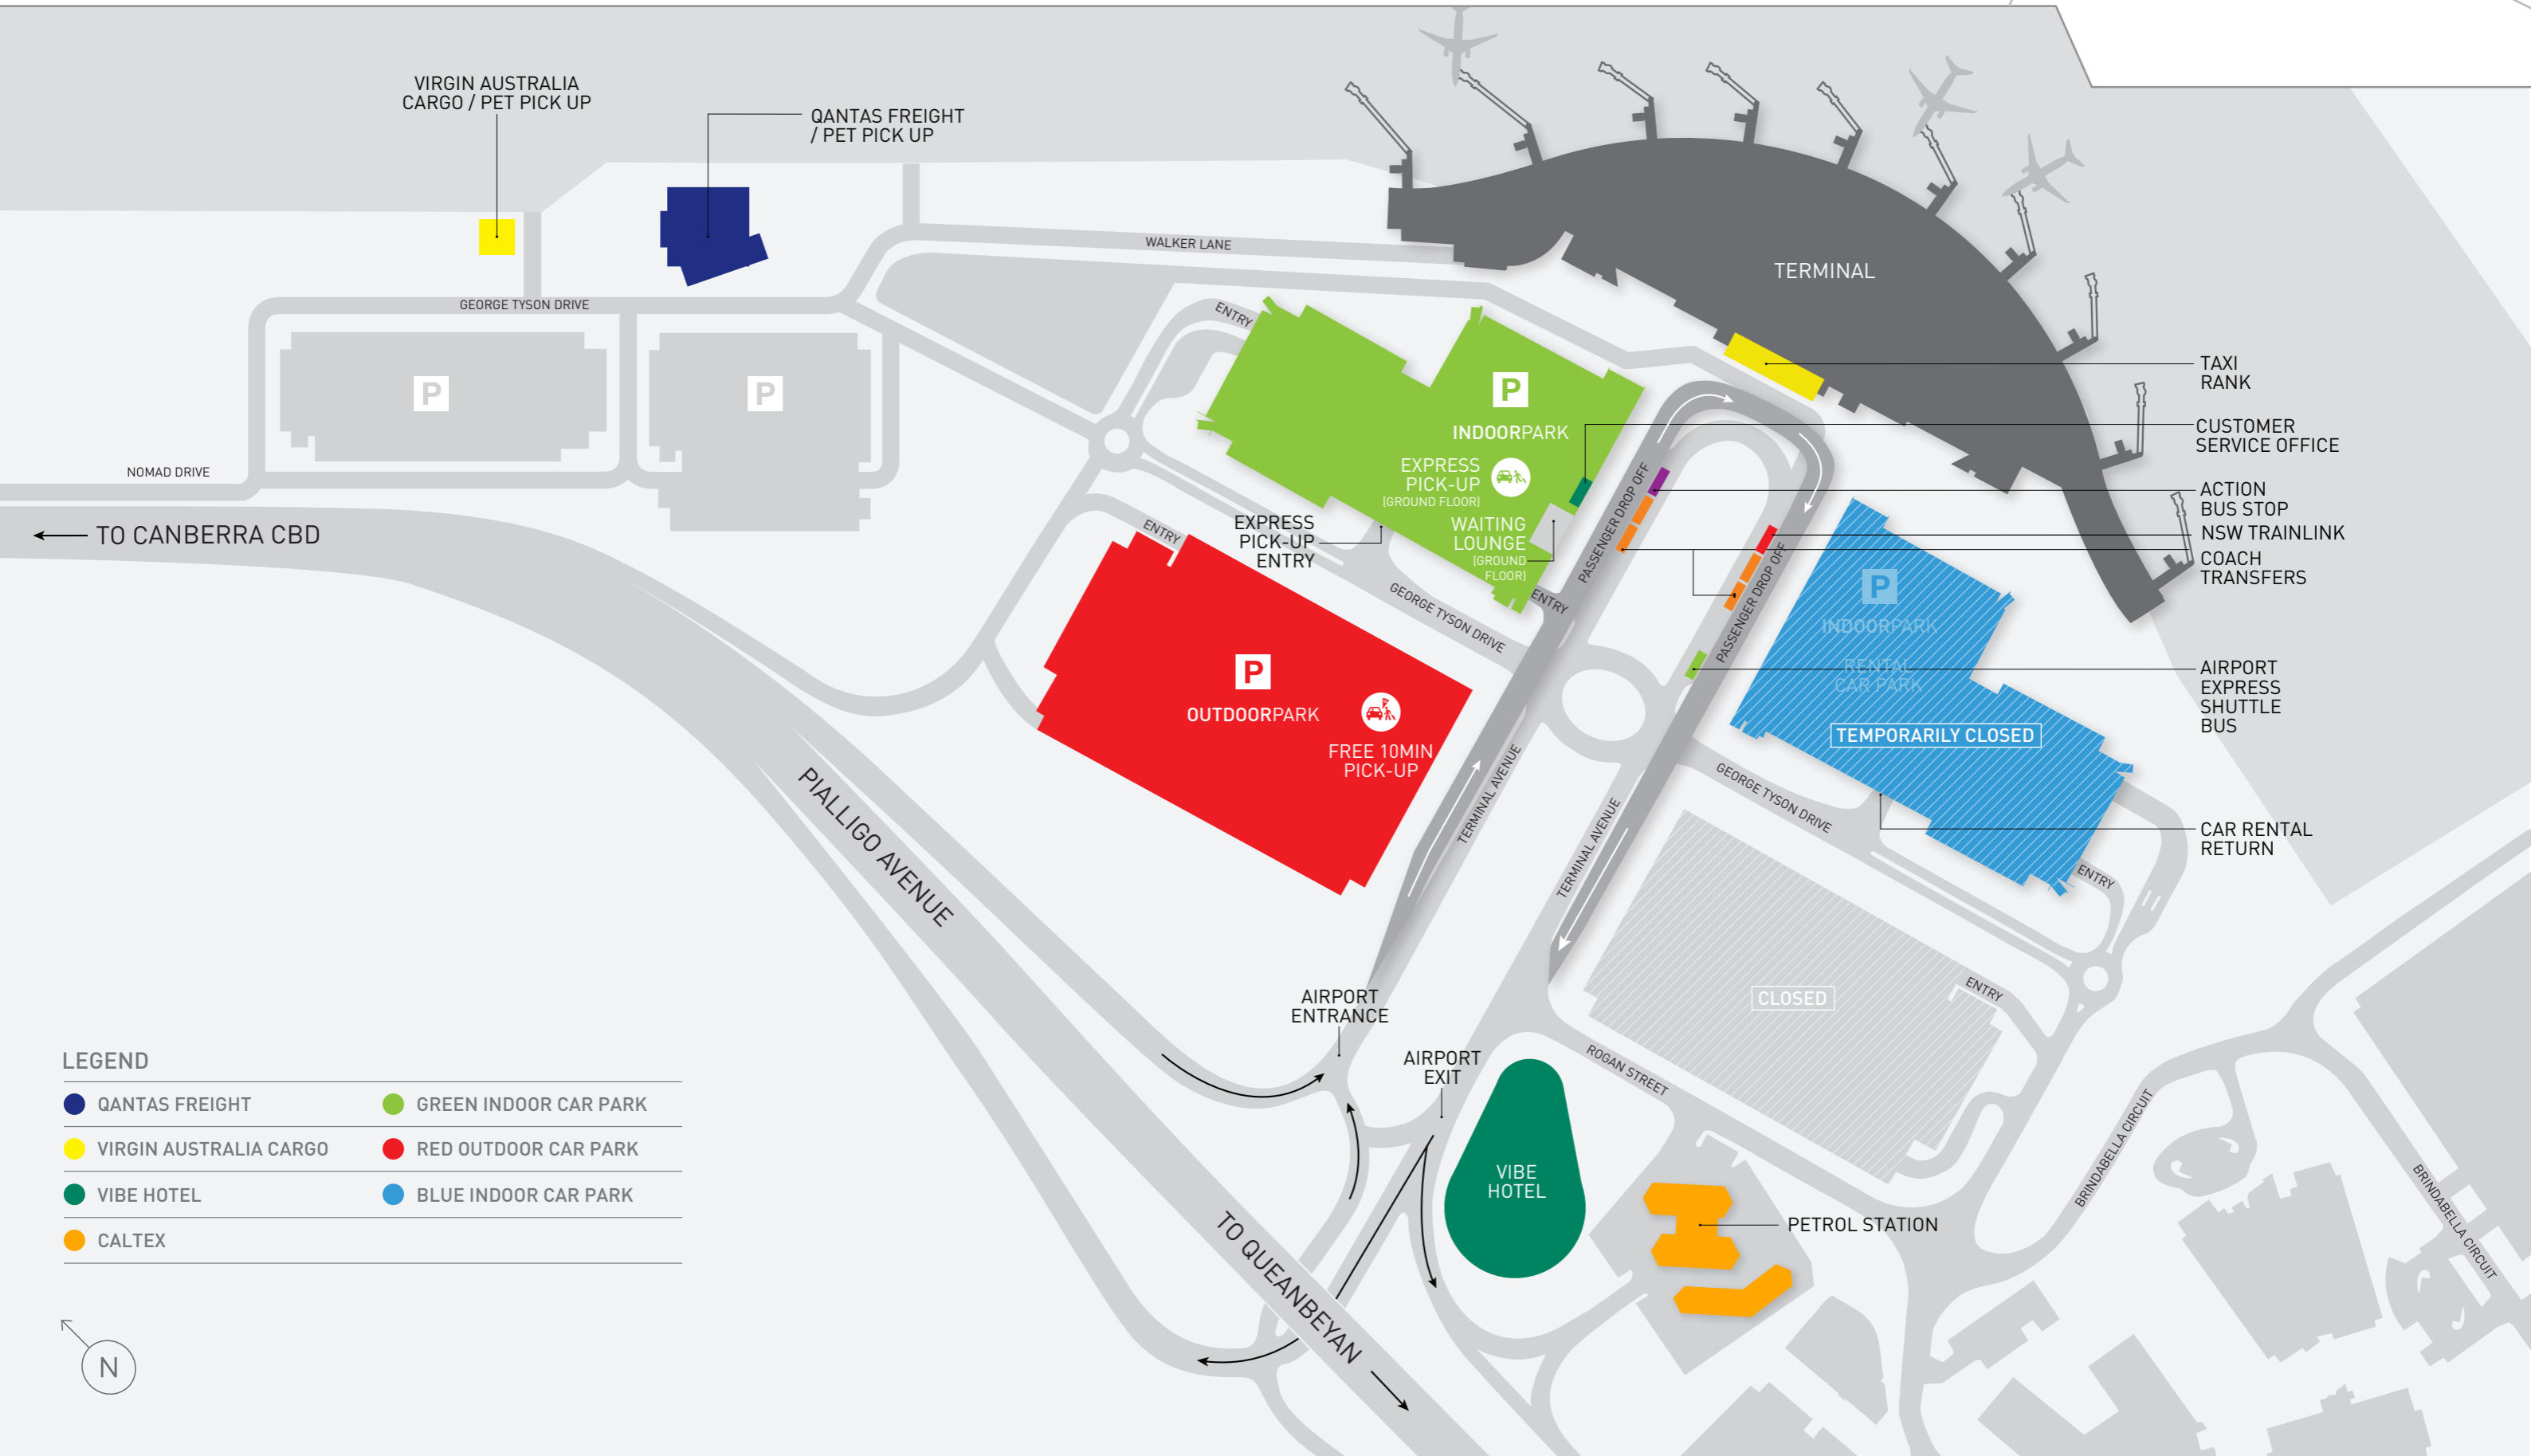

Canberra Airport - Precinct Map

- LEGEND**
- QANTAS FREIGHT
 - VIRGIN AUSTRALIA CARGO
 - GREEN INDOOR CAR PARK
 - RED OUTDOOR CAR PARK
 - BLUE INDOOR CAR PARK
 - CALTEX