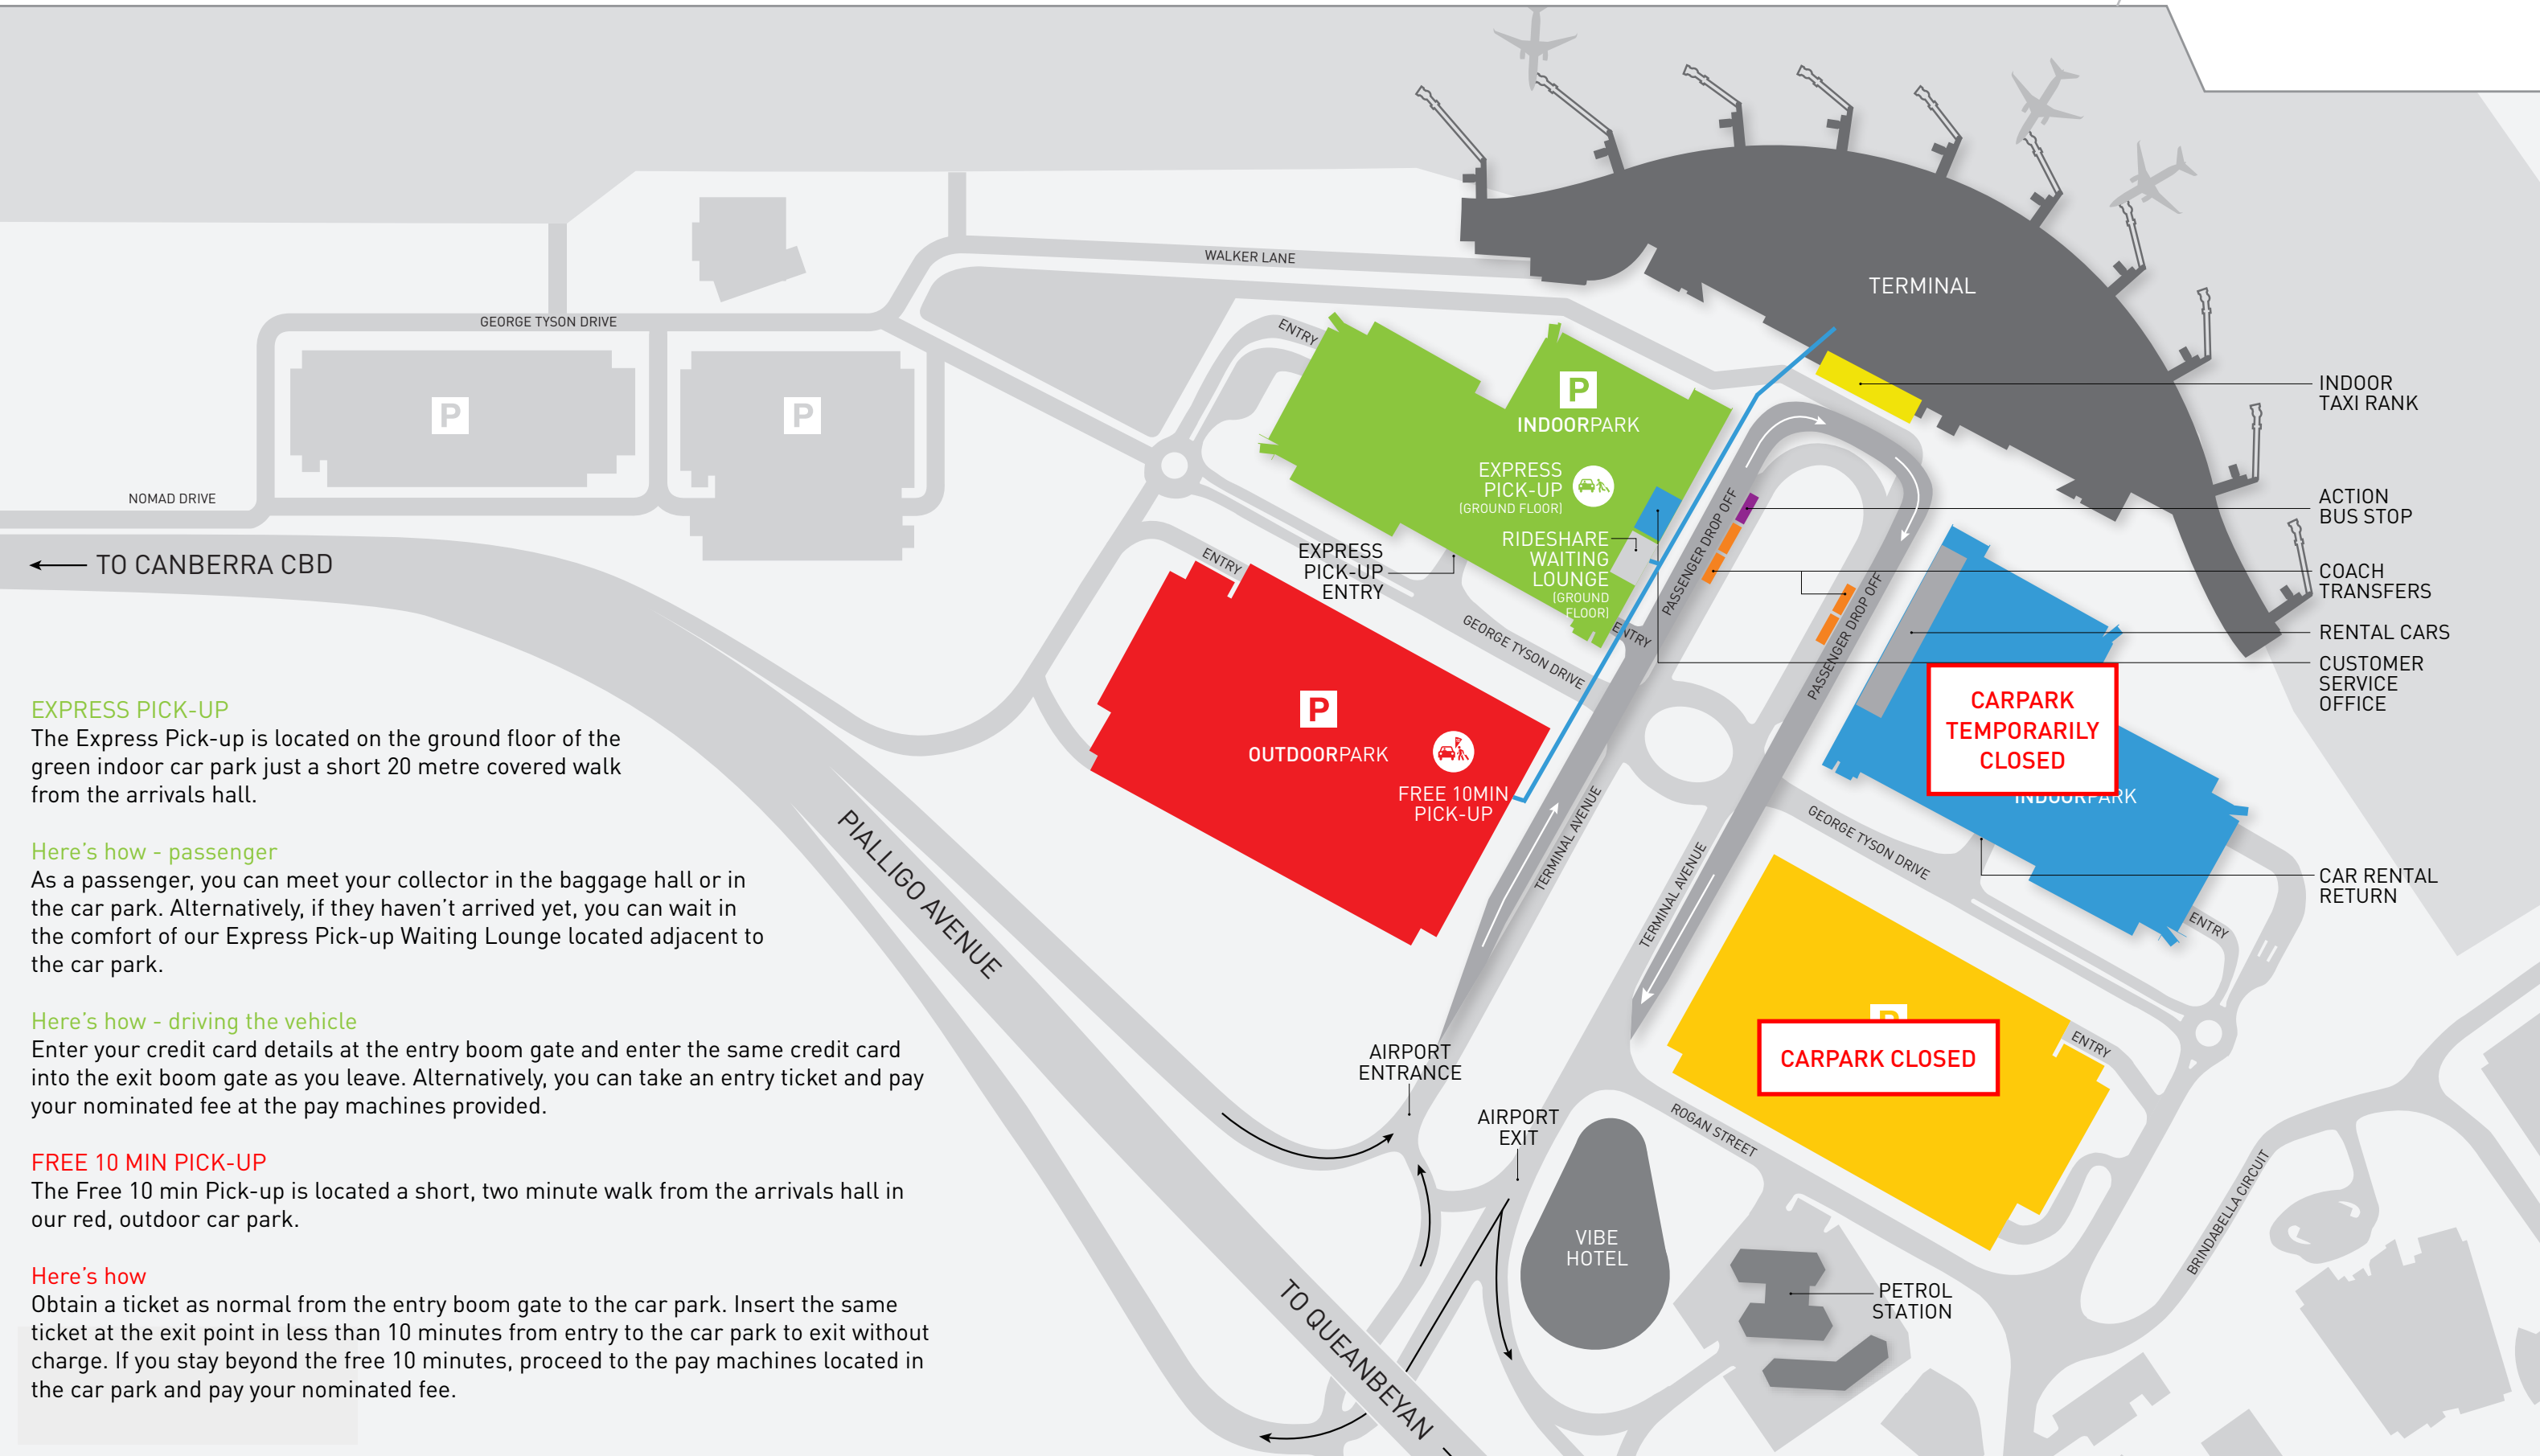

# Canberra Airport – Precinct Map

**EXPRESS PICK-UP**

The Express Pick-up is located on the ground floor of the green indoor car park just a short 20 metre covered walk from the arrivals hall.

**Here's how - passenger**

As a passenger, you can meet your collector in the baggage hall or in the car park. Alternatively, if they haven't arrived yet, you can wait in the comfort of our Express Pick-up Waiting Lounge located adjacent to the car park.

**Here's how - driving the vehicle**

Enter your credit card details at the entry boom gate and enter the same credit card into the exit boom gate as you leave. Alternatively, you can take an entry ticket and pay your nominated fee at the pay machines provided.

**FREE 10 MIN PICK-UP**

The Free 10 min Pick-up is located a short, two minute walk from the arrivals hall in our red, outdoor car park.

**Here's how**

Obtain a ticket as normal from the entry boom gate to the car park. Insert the same ticket at the exit point in less than 10 minutes from entry to the car park to exit without charge. If you stay beyond the free 10 minutes, proceed to the pay machines located in the car park and pay your nominated fee.